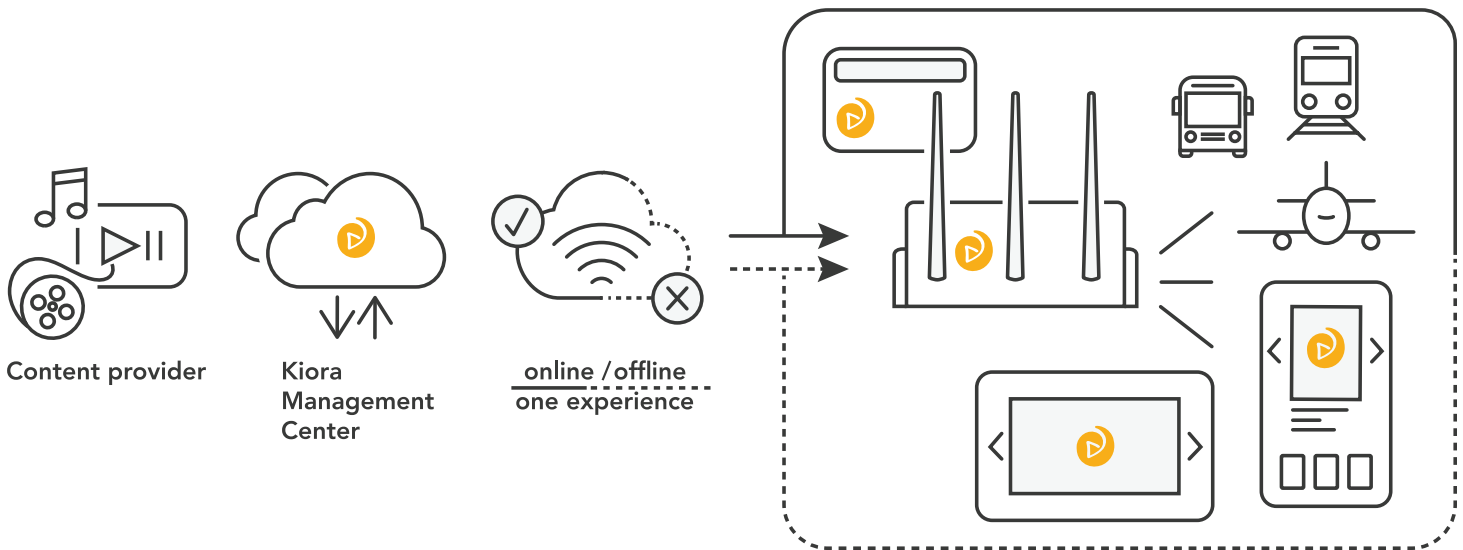

Features

Kiara Management Center (KMC)

Kiara Management Center is a multi-tenant cloud platform for managing content download and provisioning. With a single portal for managing all Kiara operations, the Kiara Management Center provides an intuitive user interface for managing licences, metadata, content ingestion, and Kiara appliances.

The Kiara cloud platform runs globally on Amazon Web Services (AWS) regions and provides administrative access to the Kiara Management System from a secure and authenticated browser-based administration console

Client-side SDK and apps for mobile and laptop devices

The Kiara's user experience is enhanced by compelling Android and iOS apps for mobile devices, as well as on popular browser platforms. Out-of-the-box, white label apps for Android and iOS are available for customers to create custom branding for users browsing or playing secure content.

Kiara Virtual Appliance (KVA)

The Kiara virtual appliance is a complete turnkey solution for deploying Kiara to customer- or Intertrust- provided hardware. It can be ported to any customer's hardware. The system is also available as a hardware appliance which includes the Kiara Nano™ (specifically designed for in-cab environments) and Kiara FreeStyle™.

End-to-end Kiara Entertainment Everywhere Delivery Architecture

intertrust®

Building trust for
the connected world.

Learn more at: intertrust.com/drm
Contact us at: +1 408 616 1600
onestopshop@expressplay.com

Intertrust Technologies Corporation
920 Stewart Drive, Sunnyvale, CA 94085

Copyright © 2021, Intertrust Technologies Corporation. All rights reserved.